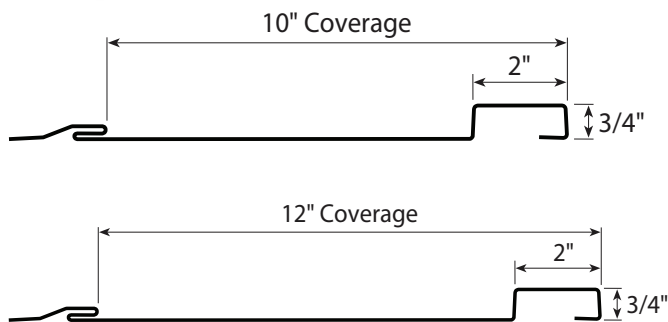

BOARD AND BATTEN PANEL TIMELESS WALL PANEL PROFILE

24
GAUGE

0.032"
ALUMINUM

45-YEAR
FINISH
WARRANTY

Key Benefits and Features

- Maintenance Free Exterior
- Concealed Fastener Installation
- Full Catalog of Matching Flashings
- Impervious to Termites and Insects
- Rot and Mildew Resistant
- 45 Year Paint Finish Warranty
- Residential and Commercial Applications
- Wide Variety of Color Options

Wall Panel Specifications

Rib Configuration	3/4" Tall, 2" Wide
Coverage	10" or 12"
Max Panel Length	30'-0"
Steel Substrate	24 Gauge
Aluminum Substrate	0.032"
Painted Finish	PVDF (Kynar 500/Hylar 5000)
Paint Finish Warranty	45 Year
Galvalume® Warranty	45 Year
Standard Finish	Smooth (non-embossed)
Attachment	Concealed Fastener
Orientation	Vertical or Horizontal
Vertical Install	Left to Right or Right to Left
Horizontal Install	Bottom to Top