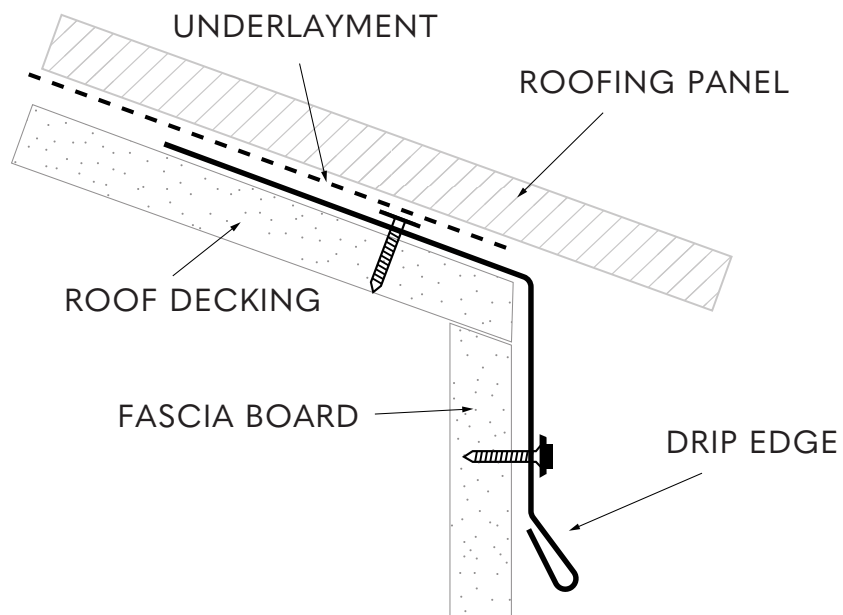

DRIP EDGE

MAIN OFFICE

539 General Daniels Ave N,
Danielsville, GA 30633

706-795-3144 • georgiametals.com

LOCATIONS

Danielsville GA	Dublin, GA
Nahunta GA	Palatka, FL
Moultrie GA	Anderson, SC

RIDGE CAP

MAIN OFFICE