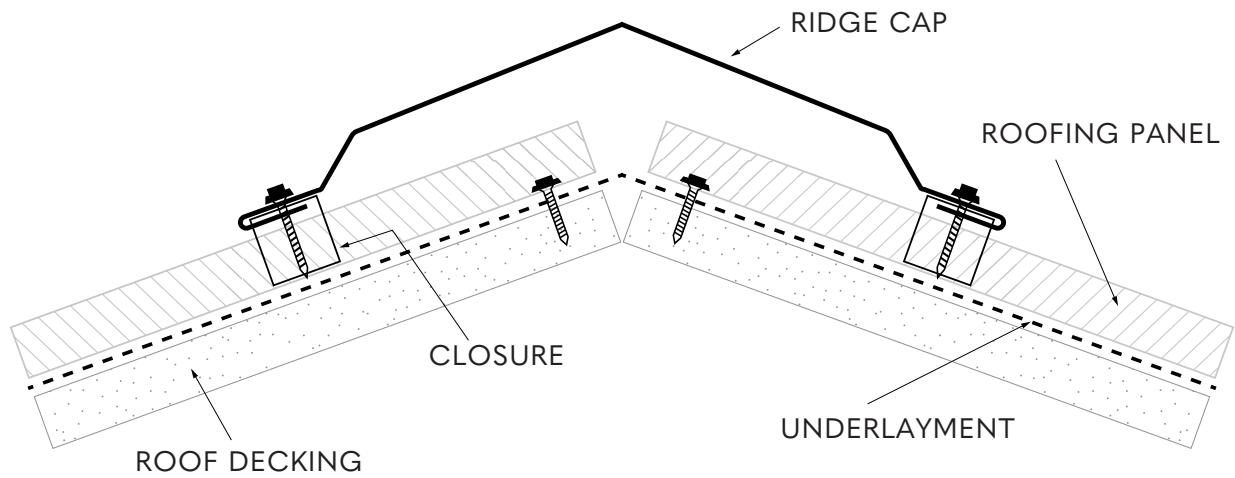

DRIP EDGE

MAIN OFFICE

539 General Daniels Ave N,
Danielsville, GA 30633

706-795-3144 • georgiametals.com

LOCATIONS

Danielsville GA	Dublin, GA
Nahunta GA	Palatka, FL
Moultrie GA	Anderson, SC

RIDGE CAP

MAIN OFFICE