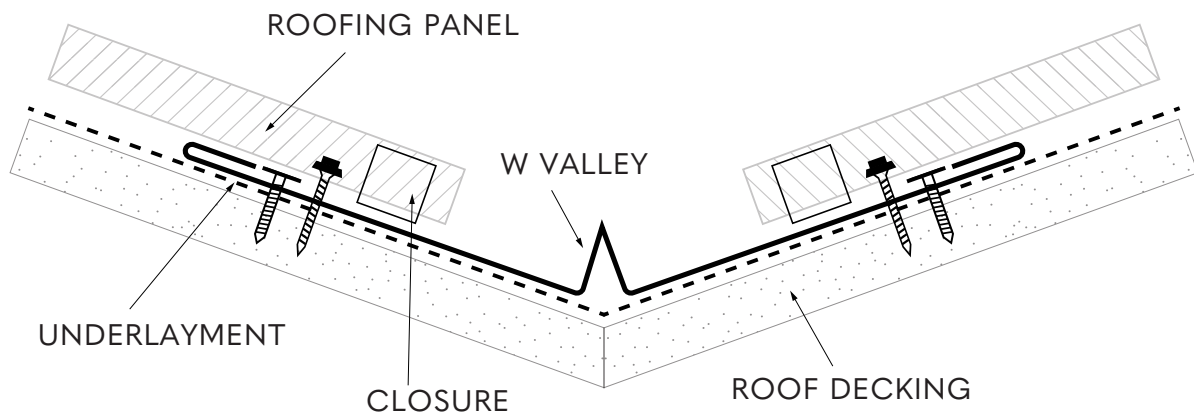

VALLEY

MAIN OFFICE

539 General Daniels Ave N,
Danielsville, GA 30633

706-795-3144 • georgiametals.com

LOCATIONS

Danielsville GA	Dublin, GA
Nahunta GA	Palatka, FL
Moultrie GA	Anderson, SC