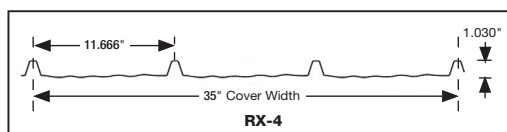

SHERWIN-WILLIAMS.
 Coil Coatings

WeatherXL™

Sherwin-Williams® and WeatherXL™
 are trademarks of SWIMC LLC.

*Standard warranty does not apply.

Δ Available in 26ga

Standard Trims