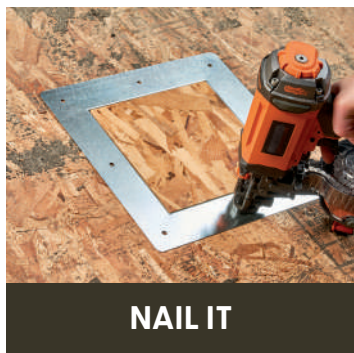

SmartPlug™

ROOF PATCH

ROOF PROTECTION
by Quarrix

Installation videos,
NFA Calculator & Tips,
Warranty & Patents

PART #	#99008	#99012
PATCH SIZE	8" x 8" 203 mm x 203 mm	12" x 12" 305 mm x 305 mm
OUTSIDE DIMENSIONS	12" x 12" 30.48 cm x 30.48 cm	16" x 16" 40.64 cm x 40.64 cm
WOOD DIMENSIONS	7 7/8" x 7 7/8" 20 cm x 20 cm	11 7/8" x 11 7/8" 30.16 cm x 30.16 cm
THICKNESS	7/16" 1 cm	7/16" 1 cm
MATERIAL	24 Gauge Galvanized Steel and 7/16" OSB Sheeting	24 Gauge Galvanized Steel and 7/16" OSB Sheeting

SmartPlug™

ROOF PATCH

The smartest solution for covering holes in the roof fast.

› FEATURES & APPLICATIONS